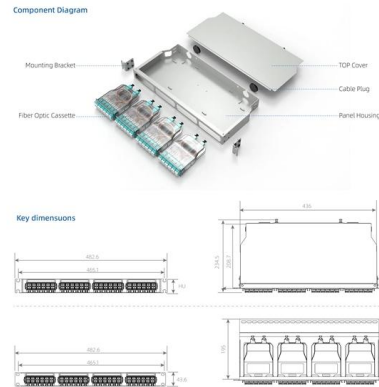

What is a PoE Switch? Everything you Need to Know About PoE Switches

What is a Power over Ethernet (PoE) Switch?
Power over Ethernet (PoE) switches are revolutionizing network setups by delivering both data and power through a single Ethernet cable.

[Contact Us](#)

Was ist ein PoE-Switch: Anwendungen & Auswahlhilfe

Ein PoE (Power over Ethernet) Netzwerk-Switch ist ein praktisches Gerät, das Geräte wie IP-Kameras, VoIP-Telefone oder drahtlose Access Points

[Contact Us](#)

Contact Us

For datasheets, pricing, or custom fiber access solutions, please visit:
<https://frindel.es>