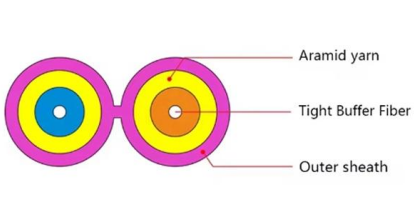

What is a PoE Switch? Everything you Need to Know About PoE Switches

What is a Power over Ethernet (PoE) Switch?
Power over Ethernet (PoE) switches are revolutionizing network setups by delivering both data and power through a single Ethernet cable.

[Contact Us](#)

Was ist ein PoE-Switch: Anwendungen & Auswahlhilfe

Ein PoE (Power over Ethernet) Netzwerk-Switch ist ein praktisches Gerät, das Geräte wie IP-Kameras, VoIP-Telefone oder drahtlose Access Points

[Contact Us](#)

Contact Us

For datasheets, pricing, or custom fiber access solutions, please visit:
<https://frindel.es>