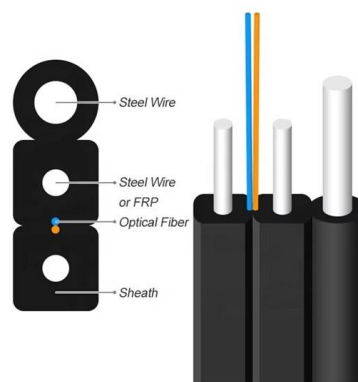

Gigabit PoE Switch 8 Port Web Network Management 100Mbps