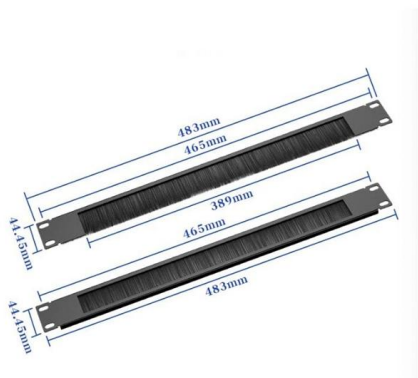

12 Best PoE Switches (March 2026) Complete Guide

Expert reviews of the top PoE switches for every budget and use case. We tested 12 models for performance, power budget, and reliability to help you choose the perfect switch.

[Contact Us](#)