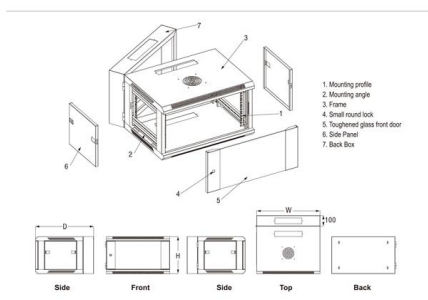

### PoE Switches , TP-Link

TP Link - PoE Switches With 8 PoE+ ports, transfers data and power on one single cable Easy to use, with no configuration and installation needed

[Contact Us](#)