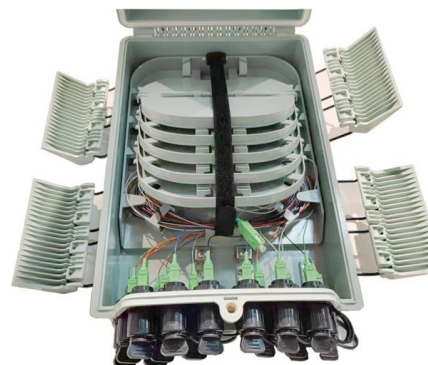

Multi-Gigabit Switches

Revolutionary 5-speed Multi-Gigabit technology built in the NETGEAR multi-speed switches allows your devices to speed past the Gigabit barrier. Let your devices run at their highest speed over existing

[Contact Us](#)