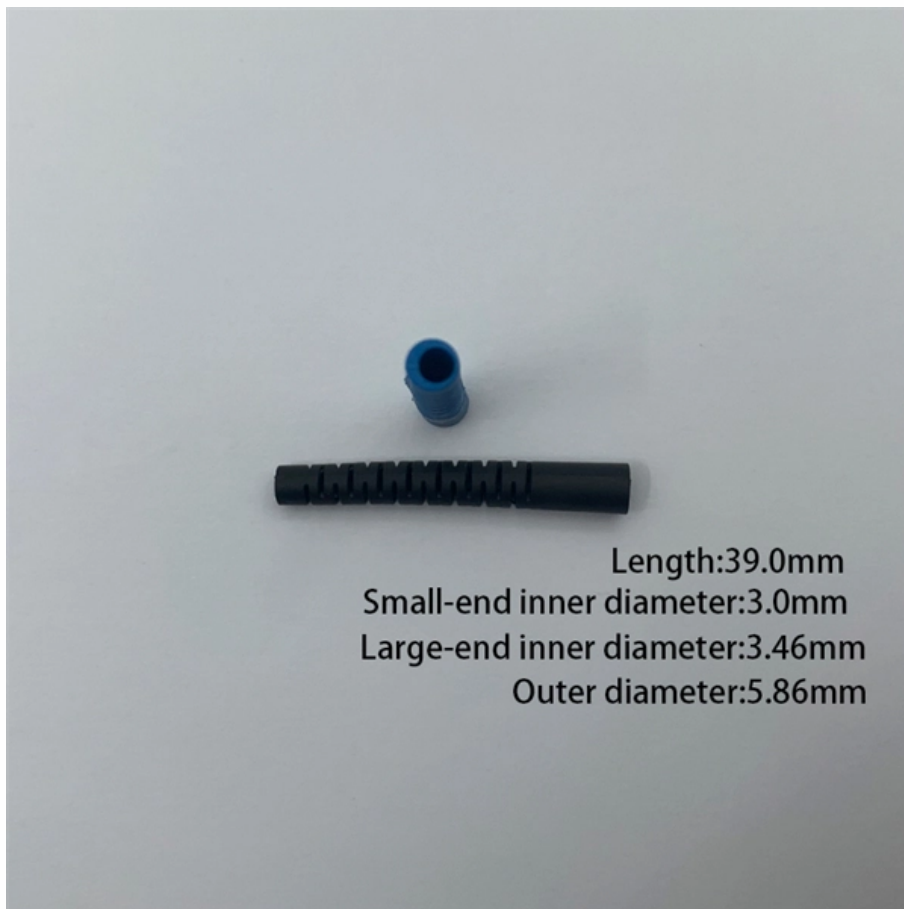

PoE Switch for Cold Storage