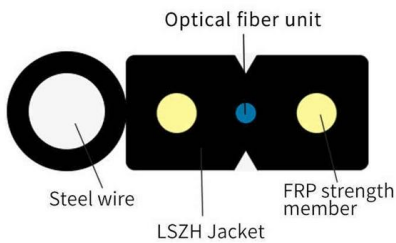

PoE+ Switches , WAGO

Our answer to these more demanding requirements is the WAGO Power Supply Pro 2 - the heart of the control cabinet, which transforms today's challenges into

[Contact Us](#)

Power over Ethernet (PoE) Industrial Ethernet Switches

PoE Industrial Ethernet Switches Compact DIN Rail PoE Switches In addition to transmitting network data, a PoE Switch has a built-in Power over Ethernet

[Contact Us](#)

PoE Switches for Industrial Networks

Discover how Power over Ethernet (PoE) simplifies data and power delivery. Explore switches, injectors, and extenders for seamless, efficient networking setups.

[Contact Us](#)