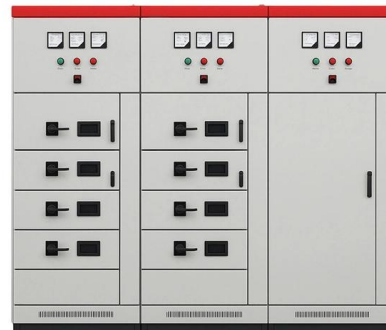

Power Over Ethernet Switches

Upgrade your network with Dell Power Over Ethernet Switches. Enjoy seamless connectivity and power delivery in one efficient device. Shop now!

[Contact Us](#)