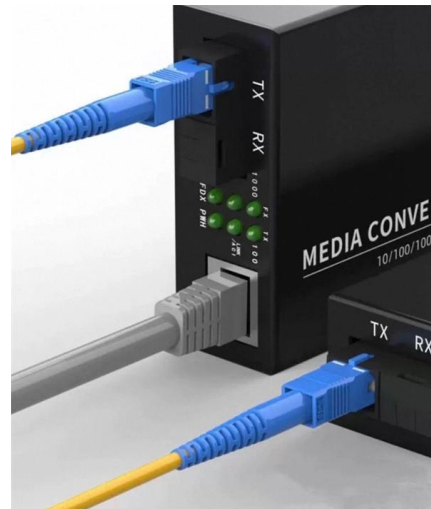

The Definitive Guide To Power Over Ethernet , PoE

What is Power over Ethernet in Networking?
Power over Ethernet (PoE) is an innovative technology that passes electric power over twisted-pair Ethernet cable

[Contact Us](#)

Gigabit 4-port industrial PoE switch

It can power wireless AP, IP cameras, industrial sensors, and other PoE terminal devices through the network cable to meet the network environment that requires

[Contact Us](#)