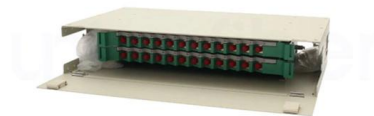

10/100/1000M PoE 4 port AI PoE Switch