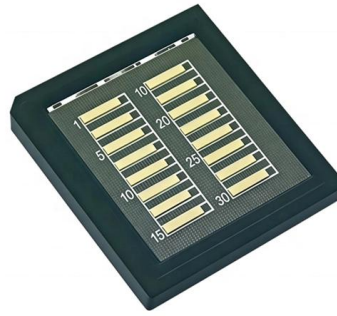

Pneumatic Workbook Basic

Kitsaphon Tanabumrungsak published Pneumatic Workbook Basic on 2020-03-28. Read the flipbook version of Pneumatic Workbook Basic.

[Contact Us](#)

IP65 / IP67 Sealing Design