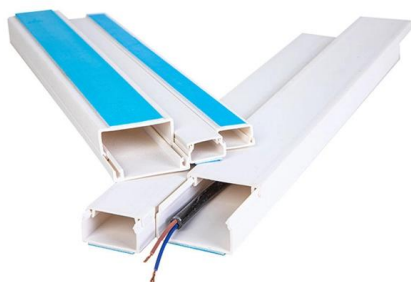

[Contact Us](#)

Glowtech 5,8,12,15,18,24 Ways Distribution Box Water

Glowtech Waterproof Electrical Distribution Box offers high flame retardant protection and IP65 rating. This miniature open-mounted box is ideal for various electrical

POLY POOL

The junction box is used to distribute electrical current in the house neatly and safely via cables and wires. Our box has been designed to be simple yet efficient by attaching to the wall, it helps you branch cables and diversify their directions.