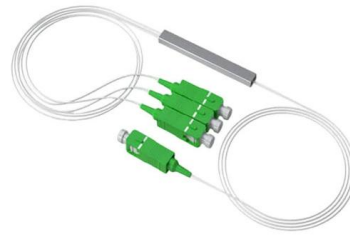

50 results / page 1-18 / 18 1 TME282113 Plastic distribution cabinet HxWxD=280x210x130mm, IP65, IK10, 1000V AC/DC, RAL7035 Net32.42105 EUR Gross41.17473 EUR TME282113T

[Contact Us](#)