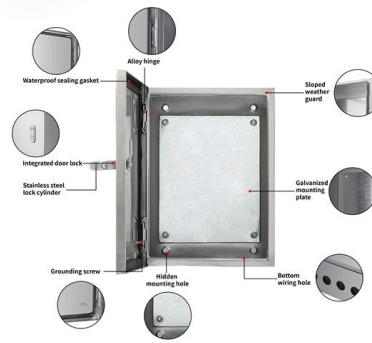

[Contact Us](#)

Trough Cable Trays

Trough Cable Trays offer moderate ventilation with added cable support frequency. It has the bottom configuration providing cable support every 4 inches. Trough

[Contact Us](#)

Trough Cable Trays Supply and Manufacturing

A trough cable tray is a type of cable management system designed to protect and support electrical, communication, or data cables in commercial, industrial, or

[Contact Us](#)

Cable trays

Need help selecting the right cable ladder or -tray for your project? We offer a wide range of cable tray systems to support tubing, electrical cables and instrumentation.

[Contact Us](#)

Cable Tray Technical Procurement Document

This document provides a table of contents and scope of work for supplying cable trays for a sinter plant project.

[Contact Us](#)

Procurement Trapezoidal Cable Tray