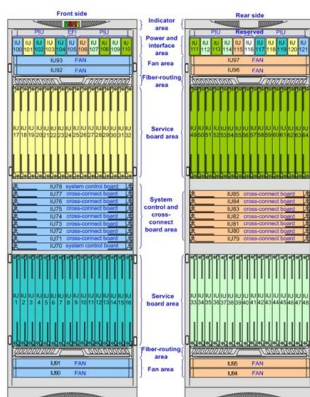

Pingdu Trough-Type Cable Tray Procurement

Galvanized Steel Trough Type Cable Tray with Price List

Galvanized Steel Trough Type Cable Tray with Price List, Find Details and Price about Cable Tray Galvanized Cable Tray from Galvanized Steel Trough Type

[Contact Us](#)

Premium Trough Type Cable Tray Systems

Discover high-quality trough type cable tray systems offering exceptional load capacity, superior cable protection, and flexible installation options for industrial, commercial, and data center applications.

[Contact Us](#)

"Trough Type Cable Tray"

The Trough Type Cable Tray is a standout piece in our Cable Tray collection. OEM cable trays are customized for brand specifications, often shared across sectors. Factory direct options come

[Contact Us](#)

Procurement Wall Mounted Cable Trays

3. In addition to the above situations, tray type, trough type, step type, glass anti-corrosion and flame-retardant cable trays or steel ordinary cable trays can be selected according to the on-site