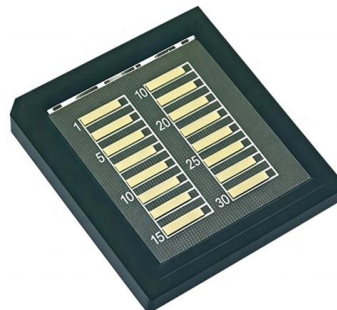

Home

Shandong Tianhong Electric Power Technology Co., Ltd. is a leading cable tray manufacturer in China, founded in 2006. With over 20 years of expertise, we

[Contact Us](#)