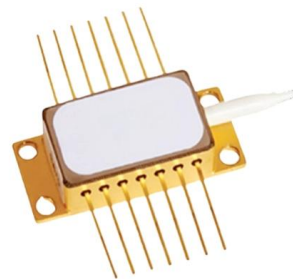

How to Wire a Single Phase Breaker Box: Step-by-Step

The wiring diagram for a single phase breaker box illustrates the connections and distribution of electrical power within the panel. It shows how the main breaker,

[Contact Us](#)