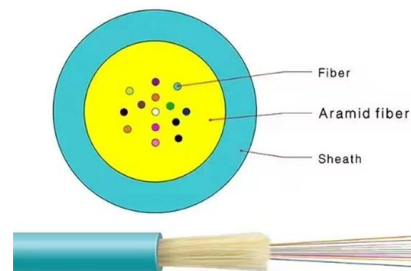

OTN in Access Networks

This paper highlights the benefits of utilizing OTN for Access networks by reducing the overall costs and saving expensive router ports to reduce overall capex spend.

[Contact Us](#)