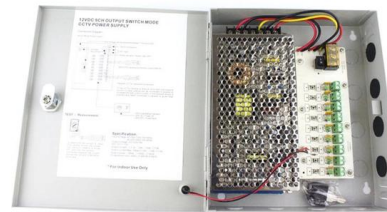

Network Cabinet & Rack

Patch Panels and Cross-connect Archives

ICC offers a range of pre-loaded network patch panels and unloaded patch panels designed for both data and VOIP applications. With options available in 12-port,

[Contact Us](#)

Top 10 Patch Panel Manufacturers/Suppliers Worldwide

Patch panels are key components in structured cabling systems, widely used in data centers, enterprise networks, and telecommunications facilities. Below is a list of