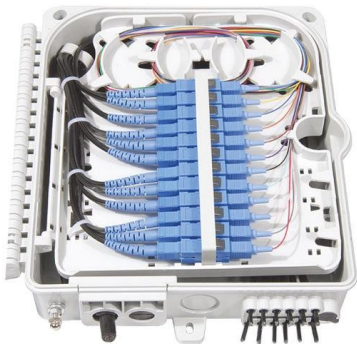

Amazon : Network Patch Panel

Discover robust network patch panels built for high-speed Ethernet. Get options compatible with Cat5e, Cat6, and Cat6A for 10G performance.

[Contact Us](#)

What Is A Patch Panel?

A patch panel is a piece of networking hardware that contains multiple ports to connect different Ethernet cables. Patch panels allow you to label

[Contact Us](#)