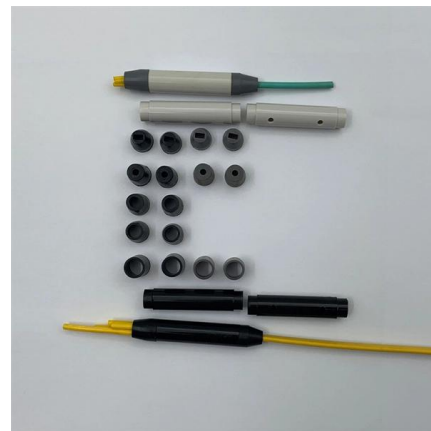

The iPDU Handbook

The intelligent rack power distribution unit (rack PDU) has revolutionized data centers. As the last link of the elaborate data center power chain, the traditional role of the rack PDU is to deliver stable and

[Contact Us](#)

Installing a Rack Mounted PDU Made Easy for Beginners

Easily install a rack mounted PDU with step-by-step tips for safe setup, cable management, and overload protection--perfect for beginners and IT pros.

[Contact Us](#)