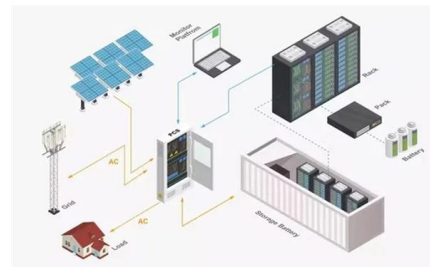

[Contact Us](#)

Rack Mount PDU: Power Distribution Solutions Explained

Explore the distribution capabilities of a Rack PDU in delivering power to IT equipment in data center cabinets and racks. Learn about its monitoring, management, and control features.

[Contact Us](#)

What is a Rack Mounted PDU? Buyer's Guide

What is a Rack PDU? A Rack PDU is a device that distributes electric power to servers and networking equipment within a rack in a data center.

[Contact Us](#)

Power distribution unit

Cabinet PDU with access doors open A power distribution unit (PDU) is a device fitted with multiple outputs designed to distribute electric power, especially to racks of computers and networking

[Contact Us](#)

Complete Guide for Power Distribution in Servers, Racks, and Data

A Power Distribution Unit (PDU) is a specialized electrical device designed to distribute power from a single input source to multiple output receptacles, specifically engineered for data center and IT