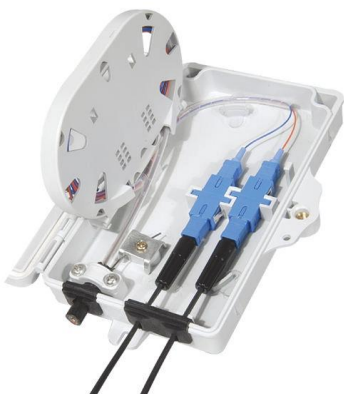

[Contact Us](#)

FIBRE OPTIC CABLES GENERAL SPECIFICATIONS

FIBRE OPTIC CABLES GENERAL SPECIFICATIONS *
All attenuation values are valid for cabled fibres
** Zero Water Peak

[Contact Us](#)

12 cores fiber splice box ftth fiber optic distribution box

The 12 Port Fiber Distribution Box can connect up to 2 optical cables, providing space for distributors and 12 fuses. It is equipped with 12 SC adapters and can

[Contact Us](#)

Dry Core Blowing Cable (12-144 Fibres) Features Applications