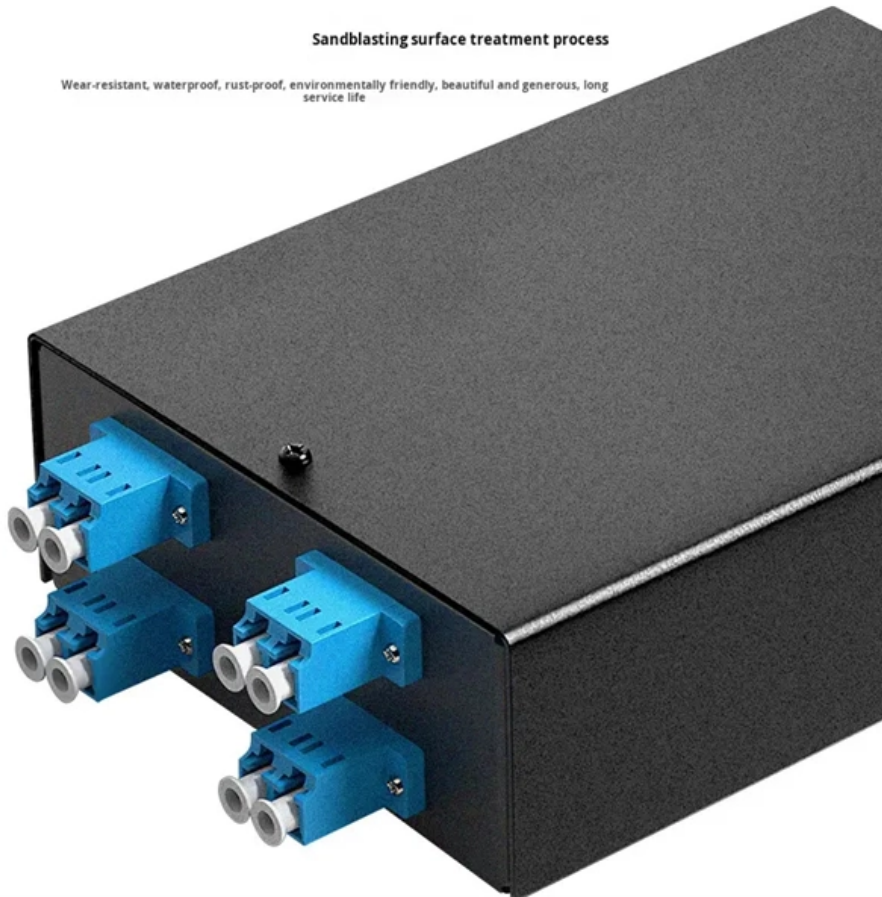

Parameters of 12-core fiber optic cable

Sandblasting surface treatment process

Wear-resistant, waterproof, rust-proof, environmentally friendly, beautiful and generous, long service life

Parameters of 12-core fiber optic cable

Fiber Optic Cable in Pakistan

Ultratech's CLT All Core Fiber Cables offer 2-24 fiber counts for durable, cost-effective aerial networks. Best in Pakistan for Telecom, CATV & FTTH. Explore now!

[Contact Us](#)