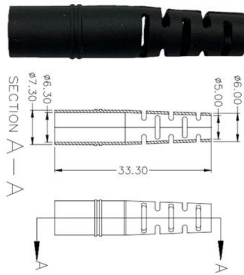

12-Core Indoor Multimode Fiber Optic Cable GJFJV-1000m

12-Core Multimode Distribution tight buffer fiber optic patch cables (GJFJV) Application:
1. Adopted to indoor distribution. 2. As pigtail of communication

[Contact Us](#)

24 Core and 48 Core Fiber Optic Cable

24 and 48 core optic fiber cable parameter:
Starting custom your ideal cable size by E-mail:
sales@huadongcablegroup Get Price * Fiber:

[Contact Us](#)

12 Core Cable: Your Complete Guide to Specs, Color Codes, and

Dive into everything you need to know about 12 core fiber optic cables--color standards (TIA-598), single-mode vs. multimode specs, and where they shine in high-speed networks.

[Contact Us](#)