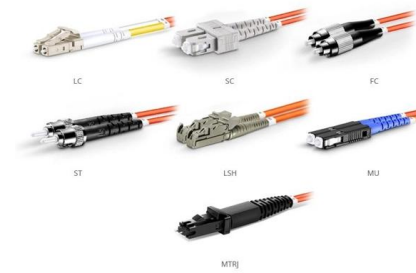

Tunnel Waterproof Junction Boxes: Protecting Your Electrical

Tunnel waterproof junction boxes play a vital role in this protection. These specialized enclosures are designed to safeguard the sensitive electrical connections inside tunnels, preventing damage from

[Contact Us](#)

OM1 Fiber Patch Cable Family

Contact Us

For datasheets, pricing, or custom fiber access solutions, please visit:
<https://frindel.es>