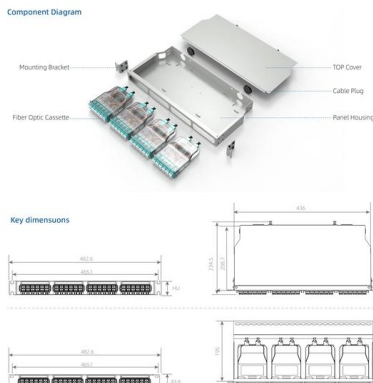

[Contact Us](#)

Cisco 25GBASE SFP28 Modules Data Sheet

Cisco SFP-25G copper cables Cisco SFP28 to SFP28 copper direct-attach 25GBASE-CR1 cables are suitable for very short links and offer a highly cost-effective way to establish a 25-Gigabit link

[Contact Us](#)

L3D-25XGF56-100GF:56-Port L3 25G Fiber Core switch including

The AirLive L3D-25XGF56-100GF offers high performance full 48 port 25G SFP28 and 8x 100G QSFP28 uplink ports in a compact 1U form factor. The AirLive L3D-25XGF56-100GF with its

[Contact Us](#)

25G / 10G

Edgecore provides 25GbE high-performance Top-of-Rack (TOR) or spine data center switch, designed for high-performance computing clusters and high

[Contact Us](#)

L3D-25XGF56-100GF:56-Port L3 25G Fiber Core switch including