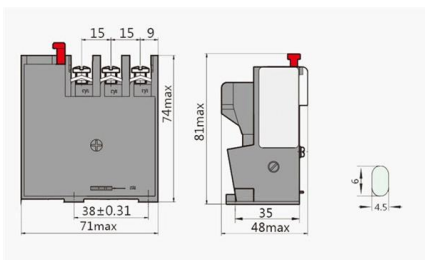

MikroTik · Switches

MikroTik makes networking hardware and software, which is used in nearly all countries of the world. Our mission is to make existing Internet technologies

[Contact Us](#)