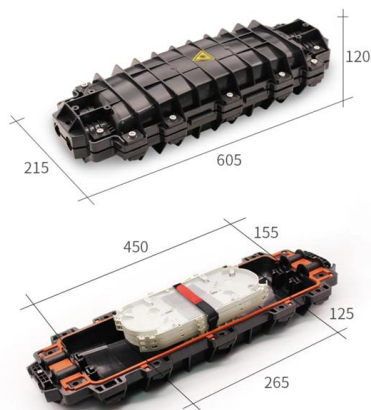

[Contact Us](#)

What is an SFP Port on Gigabit Switch? Types, Benefits

Discover what an SFP port on a Gigabit switch is, types of SFP ports, their differences from RJ45 ports, benefits, use-case examples, and future trends.

[Contact Us](#)

Switch Hi-Capacity Aggregation

A 32-port, Layer 3 switch made for high-capacity 10G SFP+ and 25G SFP28 connections.

[Contact Us](#)

Ubiquiti UniFi USW-PRO-AGGREGATION 28-port 10G

The UniFi Switch, model USW-Aggregation-Pro, is a configurable 10G per Layer-3 switch. It offers 28 10G SFP+ fiber links to your devices and 4 25G SFP28 fiber