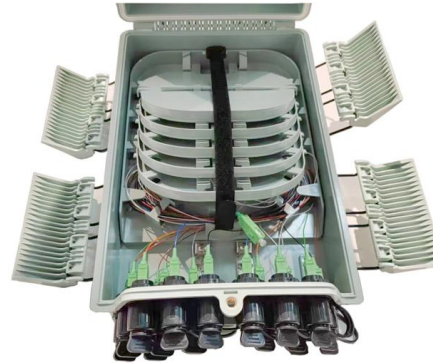

Industrial Ethernet Switches , WAGO

Thanks to SPE technology, the switch enables ETHERNET communication at 10 Mbps over impressive transmission distances of up to 1,000 meters - using

[Contact Us](#)