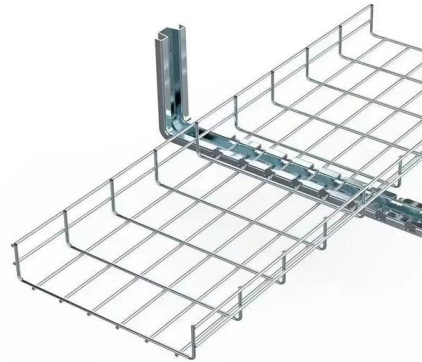

2Pin Waterproof Connector,2 Wire Male Female Plug

2Pin Waterproof Connector,2 Wire Male Female Plug LED Connector,with 12AWG IP68 25CM Extension Cable, for Car,

[Contact Us](#)

NF1905-12PA - 12-Pin Waterproof Electrical Connector

Each kit includes one male connector and one female connector plug, 24 rubber waterproof grommets for cable sealing, 12 male pins, and 12 female pins

[Contact Us](#)