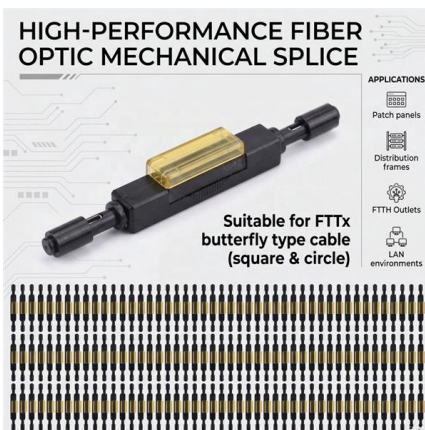

Amazon : 3 Pin Waterproof Connector

Discover reliable 3 pin waterproof connectors for automotive, marine, and outdoor applications. Find male and female plugs with quick disconnect features.

[Contact Us](#)