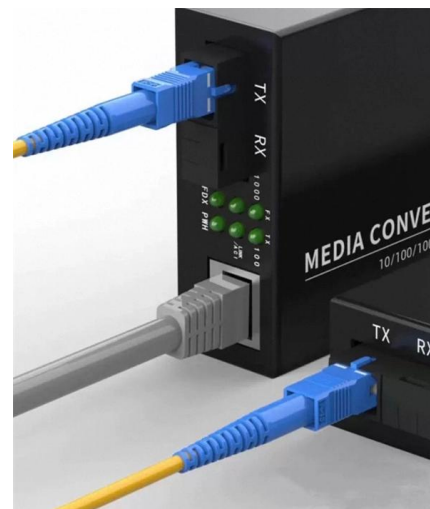

### **12 Pin Power Signal Connector Male Plug Outdoor Waterproof IP67**

12 Pin Power Signal Connector Male Plug Outdoor Waterproof IP67 Metal Case Tough CNLINKO USA - Industrial Connectors (2911)

[Contact Us](#)

### **Pin (Male) 12 Position Standard Circular Connector - Mouser**

Mouser offers inventory, pricing, & datasheets for Pin (Male) 12 Position Standard Circular Connector.

[Contact Us](#)