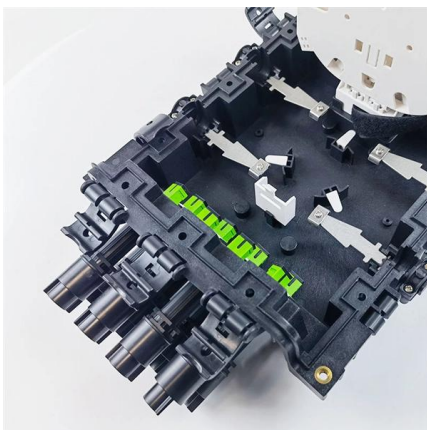

M12 4 Pin Straight Male & Female Panel Mount Aviation

Enhanced Waterproof Design: This M12 4-pin Straight Male & Straight Female aviation connector is built with an IP67 rating, ensuring reliable

[Contact Us](#)

12 Pin Waterproof Connector

Discover 12 pin connectors with IP67/IP68 waterproof ratings, gold-plated contacts, and durable zinc alloy housing for reliable power connections in automotive and industrial applications.

[Contact Us](#)

Sp21 12 Pin Male Female Outdoor Waterproof Round

The main series include M5, M8, M12, M16, M23, 7/8 circular connectors, waterproof connectors. And the M8/M12 connectors includes a full

[Contact Us](#)