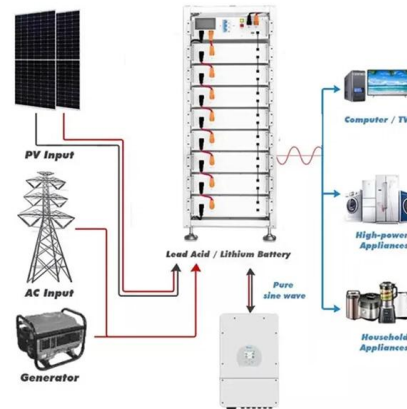

Deutsch 12-Pin Connector Female & Male Kit

Deutsch 12-Pin Connector Kit New, out-of-the-box Standard 12-Pin Deutsch Female and Male Boat Gauge Connector. Specifications: Connectors: (12) Pin Openings

[Contact Us](#)