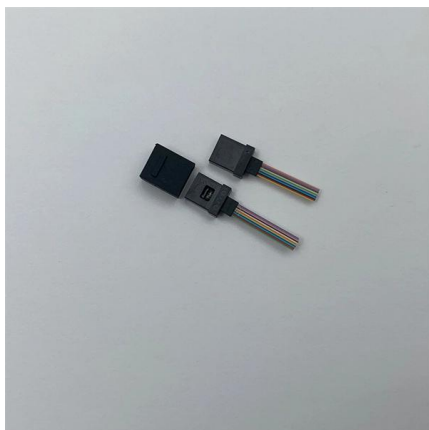

HE21 12 Pin Outdoor Connector Male Female Cable Plug

HE21 (Threaded) connector is ideal for any equipment for watertight, indoor / outdoor applications, such as outdoor electric tools or appliances, medical device, communications, Marine

[Contact Us](#)