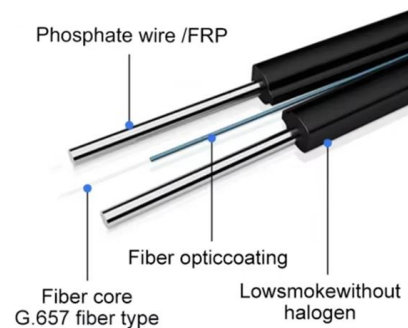

Alinco EJ-47U Digital Voice Board

Discover the Alinco EJ-47U, an advanced digital voice board with open-source capabilities. Enhance your communication systems with reliable GMSK modulation!

[Contact Us](#)