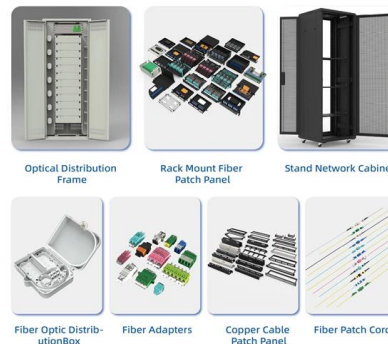

An Extensive Library of Self-Developed Products

NEC to supply submarine optical cable that will connect U.S. and the

An addition to the first optical submarine cable laid by NEC in Palau in 2017, it ensures the redundancy of Palau's network, reliable communications and the increasing demands for communications.

[Contact Us](#)