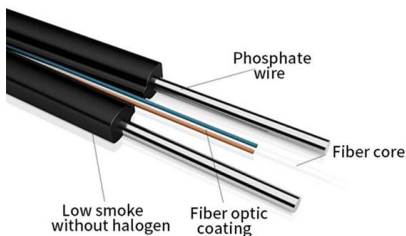

NEC Concludes Contract to Supply the Palau Cable 2

PC2 adopts the latest optical wavelength multiplexing transmission system of 100 gigabits per second (100Gbps), and as an addition to the first

[Contact Us](#)

Our History: Submarine Systems: Networking: Products , NEC

The Palau Spur has an initial design capacity of 500 Gigabits per second (Gbps), using NEC's state-of-the-art 100Gbps technology. The new submarine cable will connect the Republic of

[Contact Us](#)

Second submarine fiber optic cable laid

Belau Submarine Cable Corporation (BSCC) celebrated the next segment of the second submarine cable project laying from Ngardmau State port

[Contact Us](#)