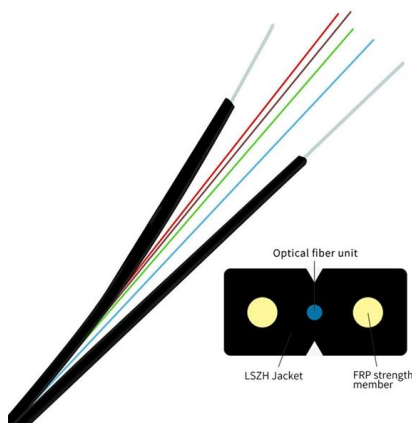

Palau and ECHO Submarine Optic Cable Company

Palau Submarine Optic Cable Company has recently begun to deploy a link path with the ECHO submarine optical cable system.

[Contact Us](#)

Pre-terminated Fibre Optic Cable

Description Cable Solutions has recognised the need for the pre-terminated cable solution to allow our customers to easily install their own fibre network. This network can then simply be plugged in.

[Contact Us](#)

Established in 2016 -- Belau Submarine Cable Corporation

With the support of the Asian Development Bank (ADB), BSCC constructed a low latency submarine fiber optic cable linking Palau to a branching unit on the SEA-US submarine cable system.

[Contact Us](#)

Palau's 2nd Submarine Cable to activate in 2025

The 2nd Submarine Cable connecting Palau to the rest of the world is now projected to be ready for service by the first quarter of 2025, according to

[Contact Us](#)