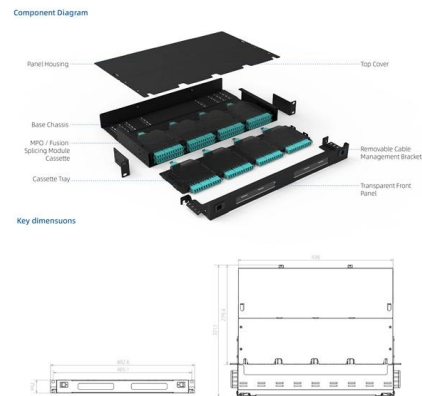

IT and network technologies giant NEC Corporation has signed a contract for a cable project involving Palau, an archipelago of over 500 islands,

[Contact Us](#)

Fibre Optic Cable Manufacturer from Finland

Nestor Cables is a Finnish developer of fibre optic solutions for smart cities--quality cables, accessories, and sustainable production since 2007.

[Contact Us](#)

NEC takes on Palau Cable 2 optical submarine cable

NEC Corporation has announced the signing of a contract with the National Submarine Cable Utility Belau Submarine Cable Corporation (BSCC) of the Palau Republic (Palau) for the Palau

[Contact Us](#)