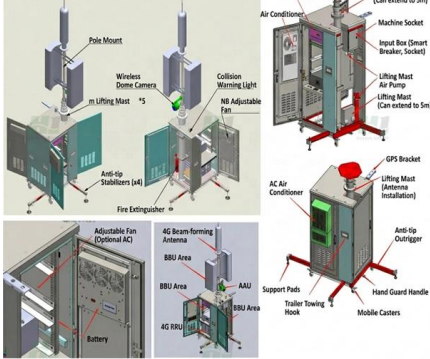

Palau optical cable pre-stretched type manufacturer

Product Composition Description

Palau Spur subsea cable 2 (PC2)

Learn how Palau Spur subsea cable 2 (PC2) achieved quality certification under the Blue Dot Network, exemplifying sustainability, transparency, and adherence to

[Contact Us](#)

Products -- Belau Submarine Cable Corporation

Details of BSCC Products and Pricing are contained in the revised Reference Access Offer (RAO) approved by Minister Public Infrastructure, Industries and Commerce

[Contact Us](#)