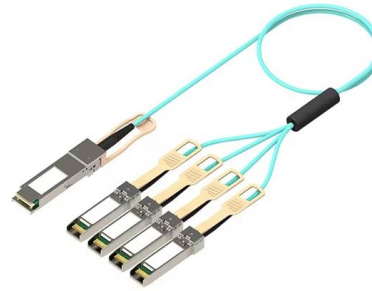

Pre Terminated Fiber Optic Cable - Fronova

Pre terminated fiber optic cables are cables with optical fibers that come ready-made with various connector types, including ST, FC, SC, LC, ST and E2000. Our

[Contact Us](#)

Our History: Submarine Systems: Networking: Products , NEC

The Palau Spur has an initial design capacity of 500 Gigabits per second (Gbps), using NEC's state-of-the-art 100Gbps technology. The new submarine cable will connect the Republic of

[Contact Us](#)

NEC concludes contract to supply the Palau Cable 2 (PC2) optical

NEC Corporation announced the signing of a contract with the National Submarine Cable Utility Belau Submarine Cable Corporation (BSCC) of the Palau Republic (Palau) for the Palau Cable

[Contact Us](#)