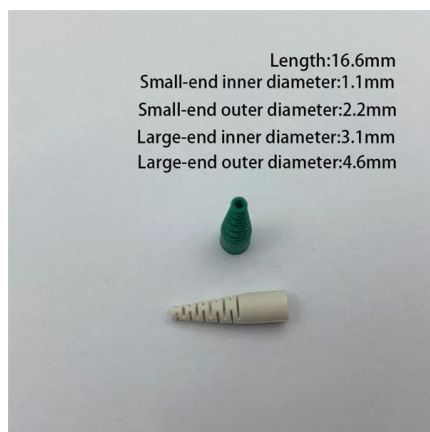

Interconnect/distribution box design resources , TI

View the TI Interconnect/distribution box block diagram, product recommendations, reference designs and start designing.

[Contact Us](#)

Three Designs of DC Distribution Systems In Power

DC Distribution Systems The method of connection of the battery, battery charger, and DC distribution systems depends on the duty, the type or