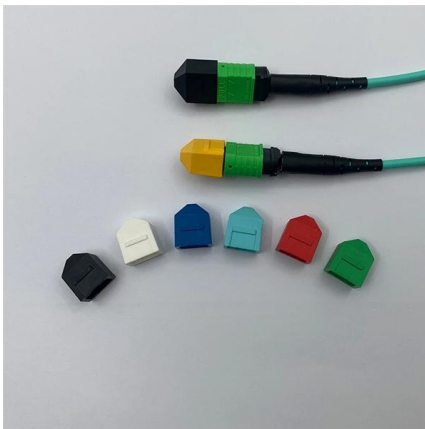

Essential guide for Cable Tray Installation in Data Centres

Essential guide for Cable Tray Installation in Data Centres. Learn planning, materials, types, installation steps, safety, and maintenance for data halls.

[Contact Us](#)

Cable Tray Systems: A Complete Guide to Types

Discover the essential guide to cable tray systems. Learn about ladder, trough, and wire mesh types, key components, and expert installation tips