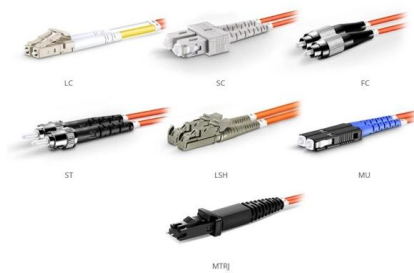

12 Port Fiber Splice Termination Box for 1x8 Mini

The 12 port fiber splice box is a compact wall-mount enclosure designed for splice-only distribution in FTTH and P2P networks. Designed without adapter slots, this

[Contact Us](#)

OM1 Fiber Patch Cable Family

12 Fiber Fusion Splice Tray

A fusion splice tray can hold up to 12 splices & possibly allow splice trays to be stacked together for use with higher strand number fiber optic cables.

[Contact Us](#)

The FOA Reference For Fiber Optics

Many high fiber count cables today are made from ribbons of fibers, usually 12 fibers per ribbon. Splitting all those fibers out to splice individually would be time

[Contact Us](#)