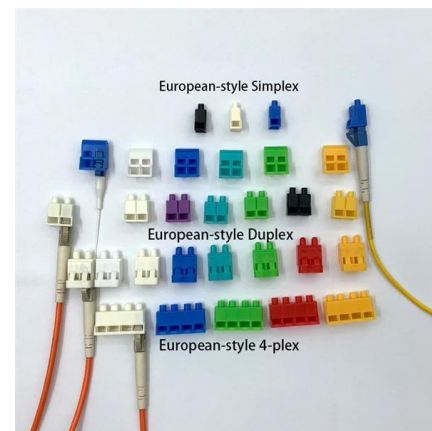

12 Cores Fiber Optic Fusion Splicing Terminal Box-ARTIC FIBER

This product is a multifunctional box body that can meet various customer needs through different internal components. The product uses high-quality PC+ABS products with reliable strength, and the

[Contact Us](#)