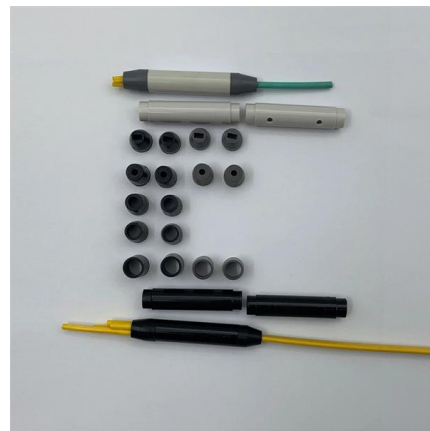

Optical link module

These operating instructions support you when commissioning PROFIBUS OLM devices (Optical Link Modules). These Operating Instructions are intended for personnel involved in the commissioning of

[Contact Us](#)