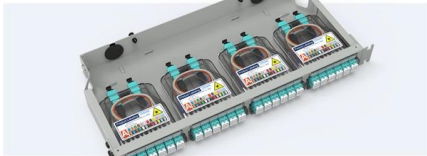

Industrial Ethernet Switches , EtherWAN

Industrial Ethernet switches offer advanced management features with the redundancy and security elements required for essential applications. EtherWAN's lineup includes unmanaged, managed,

[Contact Us](#)

Pre-Terminated Patch Panel

- Multi-application support
- Flexible configuratvion
- Modular design

Managed PoE/PoE+ Switches

Discover EtherWAN's versatile PoE/PoE+ switches that effortlessly connect with various PoE/PoE+ Powered Devices (PD), such as outdoor cameras and wireless access points. Designed for harsh

[Contact Us](#)