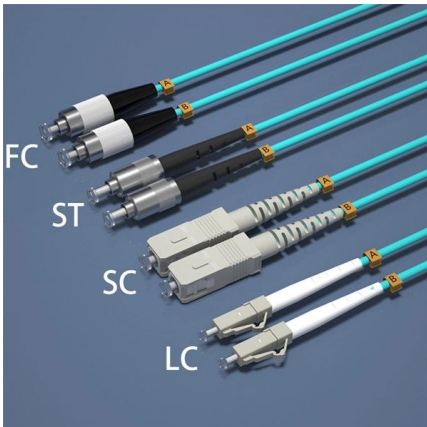

Arelos Surface electrical Distribution Boxes , Solera

Discover Solera's Arelos surface-mounted distribution boxes, available from 2 to 56 modules, with smoked door options and durable IP40 and IK08 design.

[Contact Us](#)

Surface-Mounted Distribution Box, IP65 Waterproof Fuse Box, Ideal

Robust and waterproof surface-mounted distribution box: Our IP65-certified surface-mounted distribution box is specially developed for outdoor use. It is robust and waterproof to effectively protect your

[Contact Us](#)