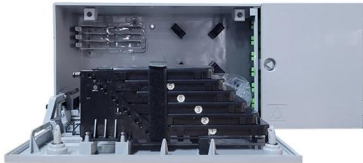

Primary coated single mode fiber, filled, loose tubes, assembled around the Central Strength Member (CSM), filled core metallic moisture barrier, inner polyethylene sheath, galvanized steel wire armour

[Contact Us](#)

Microsoft Word

1.02 Methods used for placing fiber optic cables in ducts are essentially the same as those used for placing copper cable. However, fiber optic cable is a high capacity transmission medium which can

[Contact Us](#)

steel wire Armoured outdoor fiber optic cable

* Low attenuation, low dispersion, stable control of excess length makes the optical cable perfect mechanical and environmental properties. * Can Moisture barrier

[Contact Us](#)