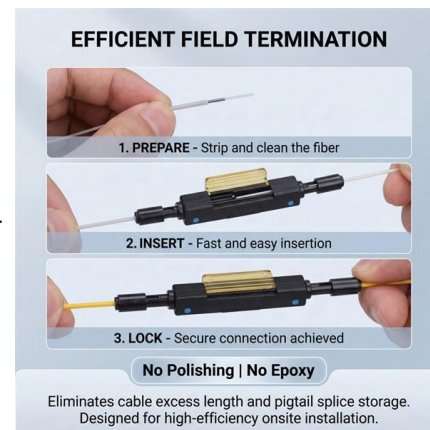

How To Pull Fiber Optic Cable Through Conduit , Storables

Learn how to pull fiber optic cable through conduit with this informative article. Find step-by-step instructions and tips for a successful

[Contact Us](#)