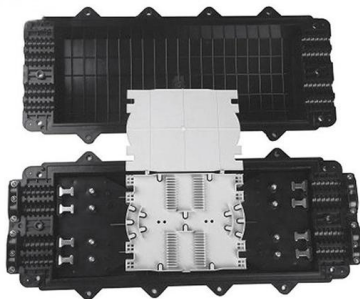

HTB8054 12-Core Indoor Fiber Optic Terminal Box - for

The HTB8054 12 Cores Fiber Optic Terminal Box is a versatile indoor termination solution designed for connecting feeder cables with drop cables in

[Contact Us](#)

Huawei fiber optic terminal box-AliExpress

The Huawei Fiber Optic Terminal Box is a reliable device for terminating and managing fiber optic cables in FTTH networks, offering compatibility, secure cable management, and support for various adapter

[Contact Us](#)

High-Quality Fiber Optic Terminal Boxes

It is widely used for FTTH cabling of optical fiber and cable, providing an ideal solution for the construction of entry terminals, telecommunications cabinets,

[Contact Us](#)