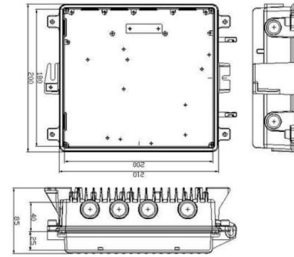

[Contact Us](#)

16F termination box fiber optic, fiber optic box outdoor IP65

16F termination box fiber optic, fiber optic box outdoor IP65 Protection Level

[Contact Us](#)

Fiber Optical Terminal Box 12 Core/Splitter FTTH