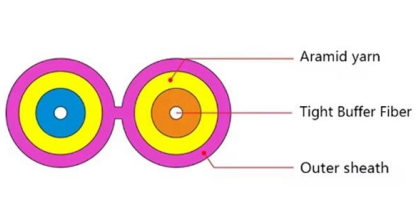

Outdoor drop fiber optic cables have multiple requirements

Overview

Here are some key factors to consider when deploying fiber optic drop cables in 2024: Application Requirements: Select the appropriate cable type (aerial, buried, etc). Fiber optic drop cables are the critical link between the main fiber optic network and individual buildings or residences. Basic guidelines that can be applied to any type of cable installation are as follows: Conduct a thorough site survey prior to cable placement. Internet service providers connect directly to service equipment by using optical cables.

Outdoor drop fiber optic cables have multiple requirements

FTTH Distribution Terminal Box, FTTH Fiber Optic

Fiber Optic Termination Box is used in the end termination of drop cables in residential buildings and villas, to fix and splice with pigtails. UnitekFiber supplies