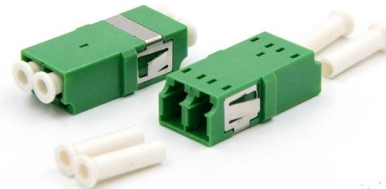

Outdoor Water Proof Distribution Box, 32A Circuit Breaker Box with

Outdoor Water Proof Distribution Box, 32A Circuit Breaker Box with Automatic Timing Control, IP65 Power Distribution Enclosure Breaker Box for Indoor Outdoor Wall

[Contact Us](#)

2 Way Outdoor Waterproof Distribution Box with Circuit Breakers

2 Way Outdoor Waterproof Distribution Box with Circuit Breakers Electrical Power Distribution Case for Miniature Disconnect Switches (16A 32A) : Amazon.ca: Tools & Home Improvement WIDE

[Contact Us](#)

32A Portable Power Distribution Board 240V

32A Portable Power Distribution Board 240V - 6 x 15 Amp Outlets Key Features: 6 x 15amp 240v IP66 auto switched outlets 6 x 16amp RCBO's 1 x 32amp 415v IP66

[Contact Us](#)