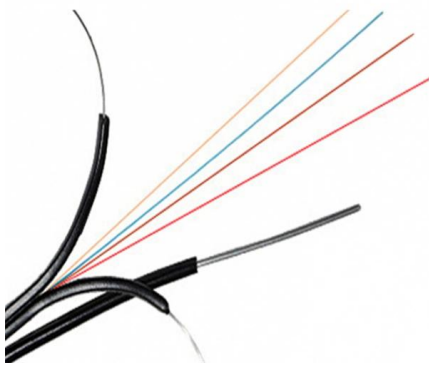

Outdoor Armored Single-Mode Fiber Optic Patch Cord

Outdoor Armored Single-Mode Fiber Optic Patch Cord

Fiber optic Patchcord Armored ST-ST 4C 10m-200m Singlemode

Product description The Armored Fiber Optic Patch Cord ST-ST is designed for outdoor use, featuring a robust armored construction that protects the cable from environmental hazards. This singlemode

[Contact Us](#)

656FT Outdoor Armored 200Meters FC-ST Simplex 9/125 OS1 Single-mode

656FT Outdoor Armored 200Meters FC-ST FC/PC-ST/PC Simplex SM 9/125 OS1 3.0mm Single-mode Fiber Optic Cable Patch Cord Jumper FC TO ST Metal armor, strong tensile strength!

High Flexible Outdoor Armored Fiber Optic Cable Simplex Singlemode

High Flexible Outdoor Armored Fiber Optic Cable Simplex Singlemode 9/125 Jumper 5 Meter Patch Cord SC/APC-SC/APC for FTTH Product details Product Armored Fiber Patch Cord Pre-Terminated

[Contact Us](#)

20M (65.6ft) SC-APC-SC-APC Outdoor Armored Fiber Optic Cable

The Outdoor Armored Fiber Optic Cable Simplex Singlemode 9/125 Jumper Patch Cord is designed to deliver reliable and high-performance optical connectivity in outdoor environments. Built with a