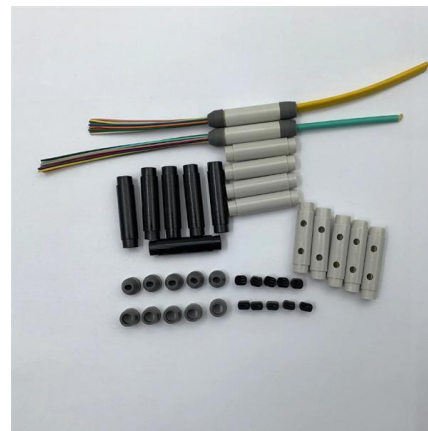

Fiber Optic Distribution Boxes (FDB) & ODF Supplier

Fiber distribution box is suitable for the wiring connection of optical cable and optical communication equipment, through the adapter in the wiring box, the optical

[Contact Us](#)