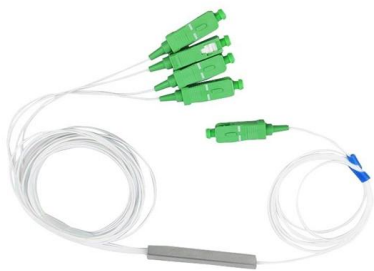

PNGKNYOCN 12-Core FTTH Fiber Distribution Box, IP65, 12-Port

Size: 240 * 220 * 6mm, simple structure, easy to operate, the package content includes: 1x12 core FTTH optical fiber distribution box; 12 x optical fiber plugs; installation accessories It is suitable for the

[Contact Us](#)

Amazon : Fiber Distribution Box

Fiber Optic Distribution Box, 12 Port Wall Mount Enclosure with 12 LC Duplex Adapters, Singlemode, FTTH, IP65 Waterproof Outdoor/Indoor Use - 9.45" x 8.66" x 2.56"

[Contact Us](#)

Fiber Distribution Panel: 16 Core Indoor Optical Cable Box Sc Fc

The 16 Core Fiber Distribution Box is ideal for indoor small capacity optical cable distribution. It supports SC and FC interfaces and has a waterproof rating of IP68.

[Contact Us](#)