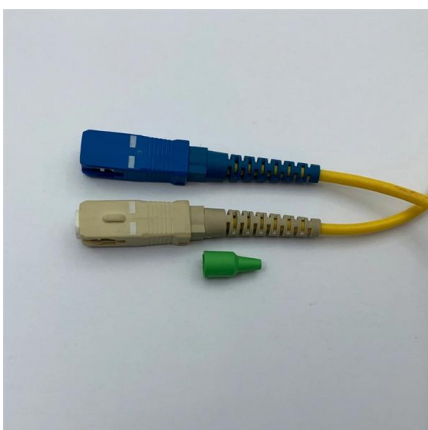

AEN029 Optical Fiber Cable Color Codes