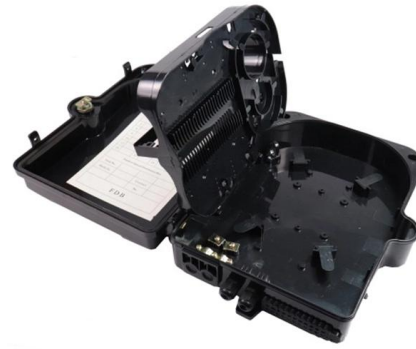

datasheet-2558-din-rail-fibre-optic-terminal-box-1

NORDEN Fibre optic DIN rail mounted terminal box is available for the distribution and terminal connection for various kinds of optical fibre system, especially suitable for mini-network terminal

[Contact Us](#)

FIBEROPTIC CABLES INSTRUCTIONS FOR USE

FIRE or INJURY HAZARD:99981231160000-08'00'
Energy released by illuminators used with fiber optic light guides is retained in the cable and transmitted to a connected instrument through the cable end tip.