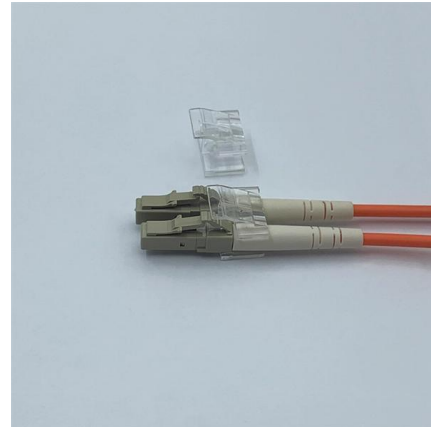

Fiber Optic Cables

Fiber Optic Cables, Adaptors, & Accessories Our extensive offering of fiber optic cables, connectors, cassettes, enclosures, patch cords, cable assemblies, cable

[Contact Us](#)

Fiber optic light guides for industry & sensors , fibertec

High-performance light guides made of glass and plastic for sensor technology, robotics, image processing & endoscopy - robust, precise

[Contact Us](#)