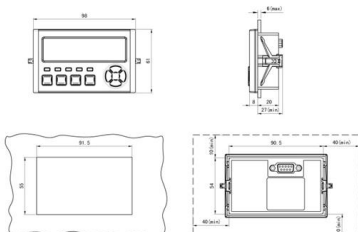

BTF-LIGHTING 2 Pin Electrical Connector