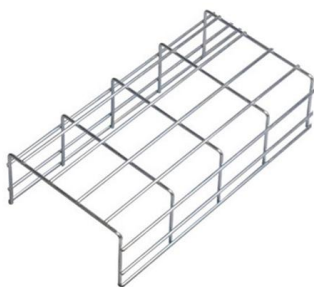

CTEC Fibre Optics

We supply standard ODFs for 19 Inch, ETSI and TEPIE rack practice, plus custom design solutions for other mounting requirements, subject to the customers' exact criteria. Our Wall Mount Boxes are

[Contact Us](#)

Guide to Optical Distribution Frames (ODFs)

Rack-Mount ODFs Typically built for 19-inch racks, rack-mounted ODFs offer modularity and scalability. Their sturdy frames and slide-out trays

[Contact Us](#)