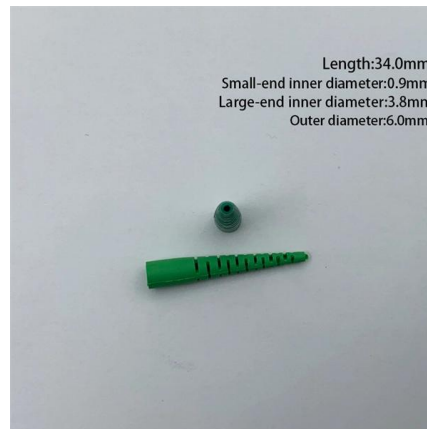

Optical Distribution Frame (ODF) in Telecom: Types & Uses

Discover what ODF is in telecom--types (rack-mount, wall-mount), features, and how it differs from patch panels. Essential for fiber management and network scalability.

[Contact Us](#)