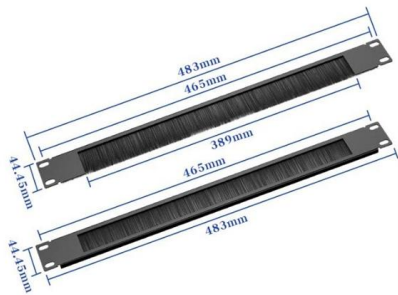

FTH-5000 Compact Remote Fiber Test Head

FTH-5000 Compact Remote Fiber Test Head
Automate optical network monitoring with the most compact rack-mounted, remote OTDR test unit on the market

[Contact Us](#)

AFL

AFL is a leading provider of fiber optic solutions for broadband networks, data centers, energy infrastructure, and other applications. We offer a wide range of

[Contact Us](#)

Fiber testers : Equipment and tools , Fluke Networks

Technicians use various tools to install, maintain, and troubleshoot fiber cabling: detection and verification testers, certification testers, inspection cameras,

[Contact Us](#)