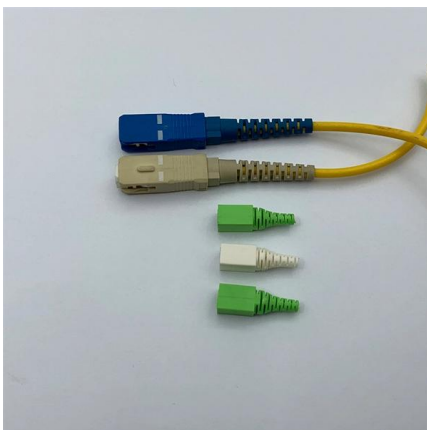

What is an Optical Network Terminal (ONT)?

Discover how an Optical Network Terminal (ONT) enables fiber-optic broadband, gigabit internet, and VoIP services by converting optical signals into Ethernet

[Contact Us](#)