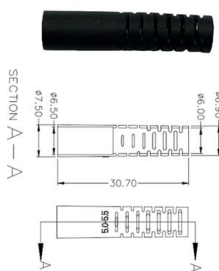

1:64 1:32 Cassette Type Optical Fiber Splitter Box 72 Cores FTTH Big

It was founded in 2012, located in CiXi city, Zhejiang Province, which is the center of fiber optic industry. We mainly manufacture fiber distribution box, plc splitter, fiber Patch cord, fast assembly connector,