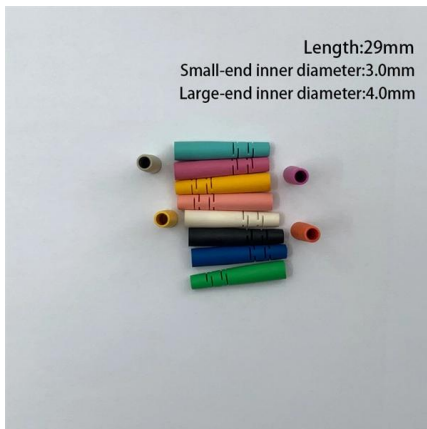

Fiber Optic Fusion Splicing Guide: From Safety to Troubleshooting

Learn Fiber Optic Fusion Splicing: step-by-step guide to safe, precise fiber prep, fusion, and testing for low-loss, high-quality

[Contact Us](#)

Fusion Splice Tray 48 Cores

Fusion Splice Tray 48 cores is designed to provide a place to store the fiber cables and splices and prevent them from becoming damaged or being misplaced.

[Contact Us](#)