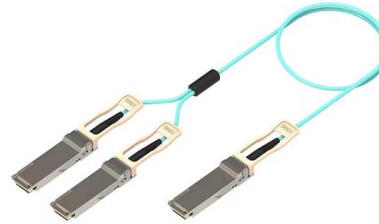

### **Fusion Splice Tray 48 Cores**

Fusion Splice Tray 48 cores is designed to provide a place to store the fiber cables and splices and prevent them from becoming damaged or being misplaced.

[Contact Us](#)

### **4 Port SC Fiber Termination Box, 4 Cores Splice**

The 4 port FTTH termination box is a professional enclosure designed to provide a reliable and efficient fiber termination solution for indoor fiber-to-the-home

## **FTTH Indoor 4 Core Fiber Termination Box , Advanced**

The 4-core fiber termination box provides a stable, protective joint between optical cable and distribution pigtails at the end of fiber cables. It is typically used in