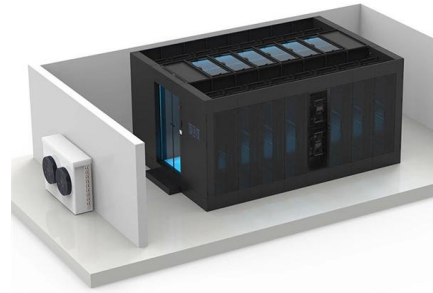

Fusion Splicer

IKM Instrument Rental tilbyr utleie av ferdig kalibrerte instrumenter for feilsøking, sveising og sertifisering av fiber og nettverk.

[Contact Us](#)

4 Core Fiber Optic Splice Tray

FOST04A 4 Core Fiber Optic Splice Trays are used as an important accessory for fiber cable management items. Such as fiber optic terminal box, fiber optic splice

[Contact Us](#)