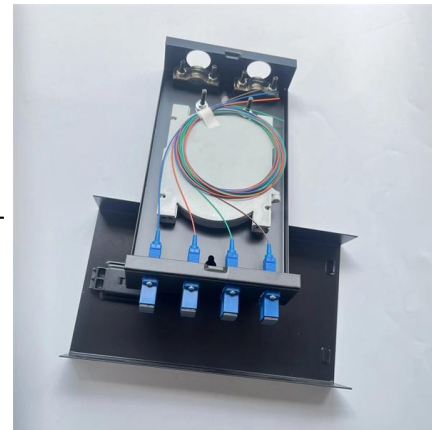

What is an optical network terminal (ONT)?

An optical network terminal is a device that connects a customer's premises to an optical network. Learn all about ONTs, how they work, and why

[Contact Us](#)

SDX 630 Series for standard deployments

Explore Adtran's SDX 630 Series ONTs for standard deployments, featuring multigigabit performance, 10GbE ports, VoIP support and flexible mounting options.