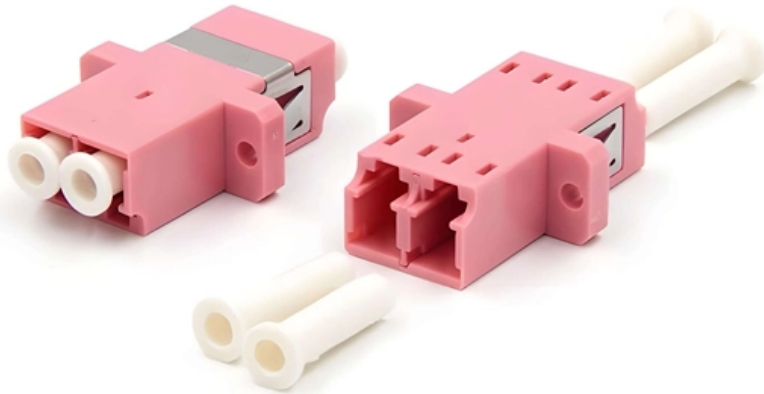

## Overview

---

Perfect for outdoor waterproof equipment: curtain, street lights, underground lights, garden lights, outdoor flood lights, etc. Specifications: Material: ABS and PC Color: black R = 15mM Sealing r-ing: 4-9mm / 9-12mm / 12-15mm Terminal block: 10A Water resistance: IP68. The high strength plastic, anti-ultraviolet and ultraviolet resistant, resistant to rain. The box with "Lock", box of body switching of simple, convenient, with a lock function safe use.