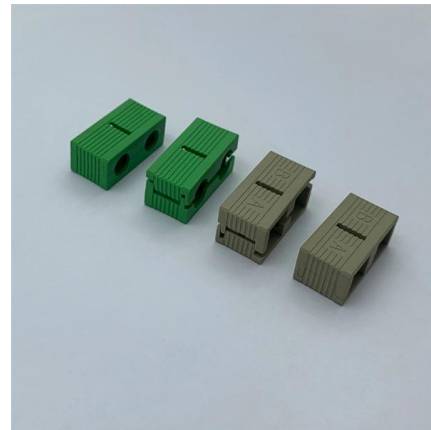

Electrical Boxes, Conduit & Fittings in Nigeria

Browse 44 Electrical Boxes, Conduit & Fittings in Nigeria. Compare prices, check specs and order online with fast delivery. Cash on delivery Easy returns , Jumia

[Contact Us](#)

Boxes, Cabling & Interfaces , Schneider Electric Nigeria

Schneider Electric Nigeria. Discover our range of products in Boxes, Cabling & Interfaces: AS-Interface Safety at work, Tego Dial, Profil

[Contact Us](#)