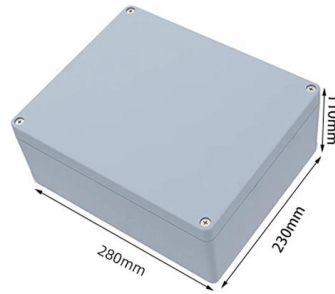

12 Core Fiber Optic Distribution Boxes for FTTH

The 12 Core Fiber Optic Distribution Box is meticulously crafted using high-quality ABS+ material, guaranteeing exceptional protection and achieving an impressive

[Contact Us](#)

Buy Waterproof Junction Box in Lagos, Nigeria IP-Rated Outdoor

A waterproof junction box is a vital component for safe and durable electrical installations, especially for outdoor lighting, security systems, and exposed wiring in properties in Lagos.

[Contact Us](#)

MCB Circuit Breaker Combiner Box 12way

Get the MCB Circuit Breaker Combiner Box 12way online at Jumia Nigeria and other Generic Plastic Care on Jumia Nigeria Price in Naira Enjoy cash on delivery - Shop Now!

[Contact Us](#)