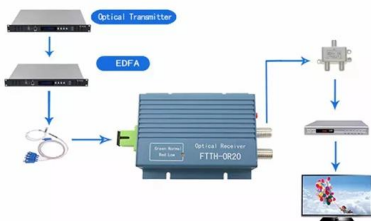

Fiber Optic Coupler Kit for ST, LC, SC, SC/APC Cables.

KIT CONTAINS - 8 ST, 8 LC, 5 SC & 5 SC/APC Couplers in Robust and Durable hard plastic carry case organizer. PROVEN PERFORMANCE - Our Optical

[Contact Us](#)