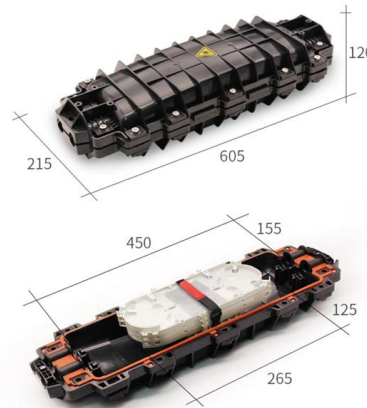

62.5/125 Duplex Fiber Optic Patch Cord LC to SC with 1m to 10m

LC to SC 62.5/125 Duplex Fiber Optic Patch Cord
LC to SC MM 62.5/125 5meter Duplex Fiber Optic Patch Cord This 5 meter (approximately 16 feet) fiber optic cable features an LC (Lucent Connector)

[Contact Us](#)

Fiber Patchcord , Single Mode & Multimode Fiber Patch

Browse fiber patch cords including single-mode and multimode options with LC, SC, FC, and ST connectors for data center, telecom, and enterprise networks.

[Contact Us](#)

Contact Us

For datasheets, pricing, or custom fiber access solutions, please visit:
<https://frindel.es>