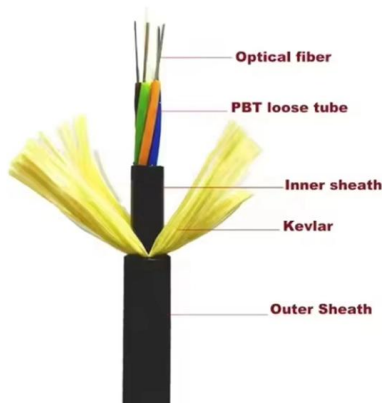

[Contact Us](#)

Fiber Patch Cords , Leviton Network Solutions

They are available in multimode (OM1, OM3, OM4, OM5) and single-mode (OS2) fiber types, with a range of SC, ST and LC connectors. Our premium option offers

Commscope FDXLCSC42 LC to SC Fiber Patch Cord, 1.6 mm Duplex,

This Commscope FDXLCSC42 LC to SC Fiber Patch Cord is a high-quality networking cable that is perfect for any computer setup. With a 1.6 mm Duplex Fiber Type and OM4 LazrSPEED Features,

[Contact Us](#)

LC/UPC

Product Description LC/UPC - SC/APC Singlemode Duplex Patch Cable Corning Brand Fiber G.657.A2 Bend Insensitive Fiber Optic Cable OFNR 100% tested LC

[Contact Us](#)

Used CommScope FDXLCSC42-MXF010 10ft LC to SC Fiber Optic Patch

CommScope OM4 Multimode Fiber Optic Patch Cable, LC to SC Duplex, 10ft -- High-speed networking solution. This premium patch cable is designed for high-density data center applications, featuring an

[Contact Us](#)