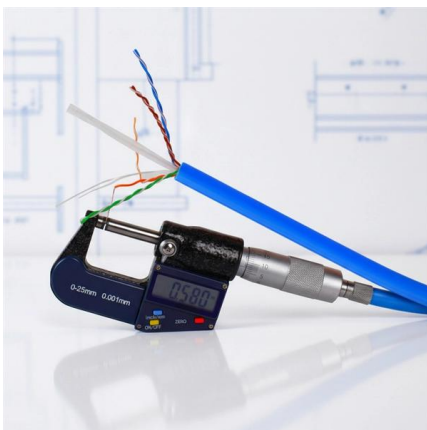

Power Distribution Panel In Niger

The Power Distribution Panel, manufactured by Brilltech, are known to exhibit attributes such as compact design, fully tested and excellent quality complying to ISO standards.

[Contact Us](#)