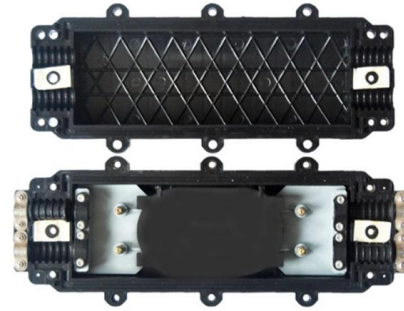

Distribution

"Nationwide distribution projects to address the epileptic power situation nationwide." In line with the Federal Government's determination to improve power supply in

[Contact Us](#)

Electrical Store, Electric Lighting House, Supplier,

Newton Electric Busbar Chamber System is designed for safe, reliable & economical distribution of power as per the requirements of the system. The modular

[Contact Us](#)