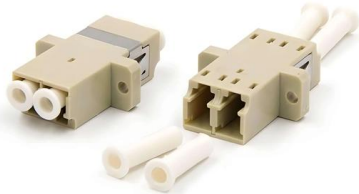

Distribution boxes - For modular and decentralized

Product range Sensor actuator boxes for signal transmission Available in all forms and configurations, also in special versions like ergonomic sensor actuator M8

[Contact Us](#)