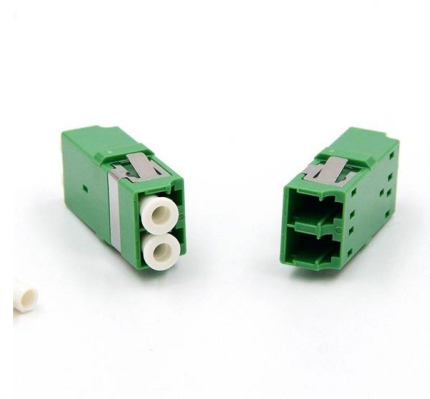

The Complete Guide to Distribution Box: Installation, Types & More

The electrical industry continues to evolve, bringing new technologies that enhance distribution box capabilities and functionality. Smart distribution boxes integrate digital monitoring and

[Contact Us](#)