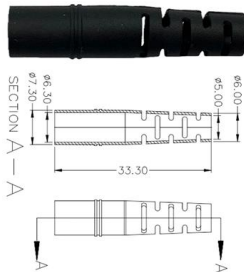

Electricity Authority

As expectations of the future price of the underlying physical asset change, so too will the price of the associated futures and options contracts. In the case of New Zealand electricity futures and options,

[Contact Us](#)