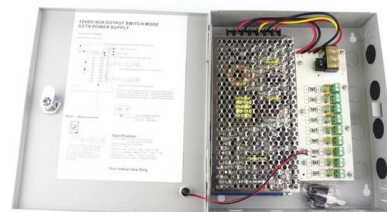

Ethernet Switches / Modules , element14 New Zealand

Find a huge range of Ethernet Switches / Modules at element14 New Zealand. We stock a large selection of Ethernet Switches / Modules, including new and most popular products from the world's

[Contact Us](#)