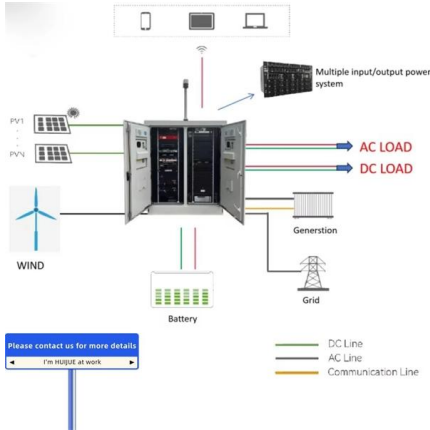

New Zealand wholesale price for 25G core switches

25g ethernet switches , Newegg

Search Newegg for 25g ethernet switches. Get fast shipping and top-rated customer service.

[Contact Us](#)

Hubs & switches , Networking & modems , Trade Me Marketplace

Hubs & switches , Networking & modems, on Trade Me, New Zealand's leading shopping website.

[Contact Us](#)