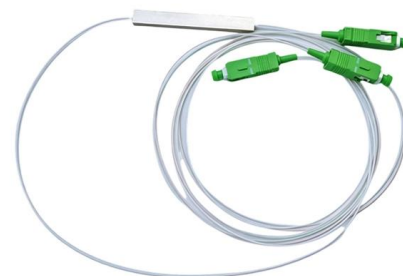

Junction Boxes , Waterproof Outdoor Electrical Junction Box NZ

Shop junction boxes for weatherproof electrical connections. Ideal for indoor, outdoor, & industrial uses. Various types & IP ratings available at RS NZ.

[Contact Us](#)