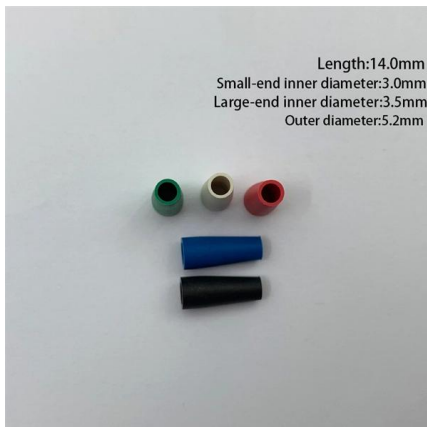

Junction Box

Waterproof Junction Box - 108 x 108 x 76mm
Waterproof Junction Box 108X108X76MMWe sell
NZ standard electrical products, including switch
gear, ..

[Contact Us](#)

Junction Box -- B& R Enclosures

Polynova PM is an IP65 modular plastic enclosure which has been designed for use as individual enclosure or to be arranged in combinations to form complete distribution banks. More The

[Contact Us](#)

4-Way Posi Fit Junction Box

Posi Fit(TM) box for use in Group I mining (low impact areas), Group II and Group III applications. High-temperature resistance, corrosion-resistant and anti-static

[Contact Us](#)