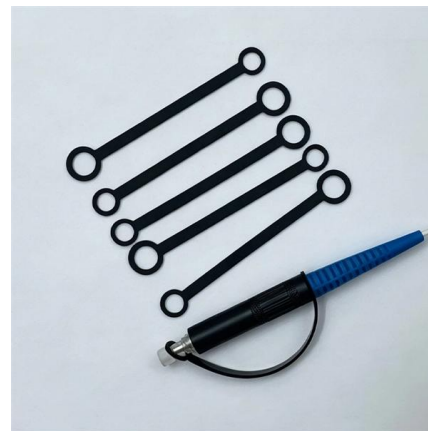

PVC Junction Box

Ledes offers a wide range of electrical junction boxes designed specifically for the Australian and New Zealand markets, meeting 100% compliance with AS/NZS 2053 and IEC 61386 standards.

[Contact Us](#)