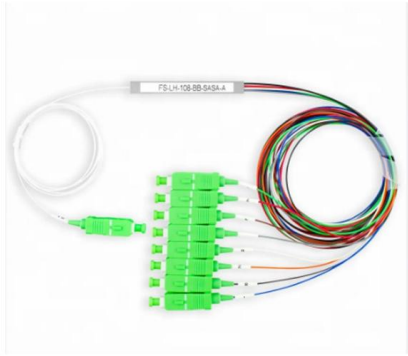

New Zealand junction boxes low-temperature resistant directly supplied by manufacturer

New Zealand junction boxes low-temperature resistant directly sup

RS PRO Orange Steel Junction Box, IP65, IECEx, 250 mm, 150mm

[Contact Us](#)

RS PRO Orange Steel Junction Box, IP65, IECEx, 200 mm, 150mm

Introducing the range of RS PRO Steel Junction Boxes approved for Intrinsic Fire Resistance providing valuable protection against the ignition of flammable gasses.;Constructed from powder coated Sheet

Deta Junction Box 40amp Large Connectors

The large Junction Box from Deta is supplied with 3 single screw and 1 double screw insulated connectors. The connectors are 40A rated and suit up to 3 x 6mm sq