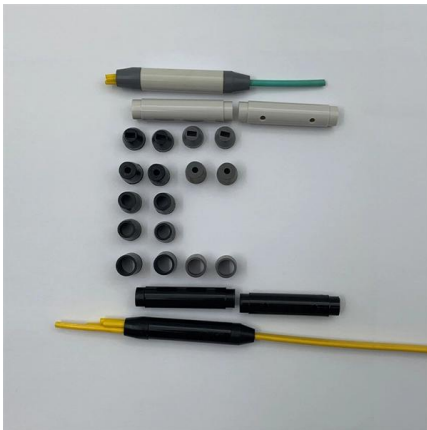

Deep IP65

Ledes unveils its IEC & AS/NZS certified, cutting-edge junction box: a beacon of safety in case of fire incidents. This next-generation asset overrides conventional

[Contact Us](#)

Terminal box -- Ideal Electrical Suppliers Limited